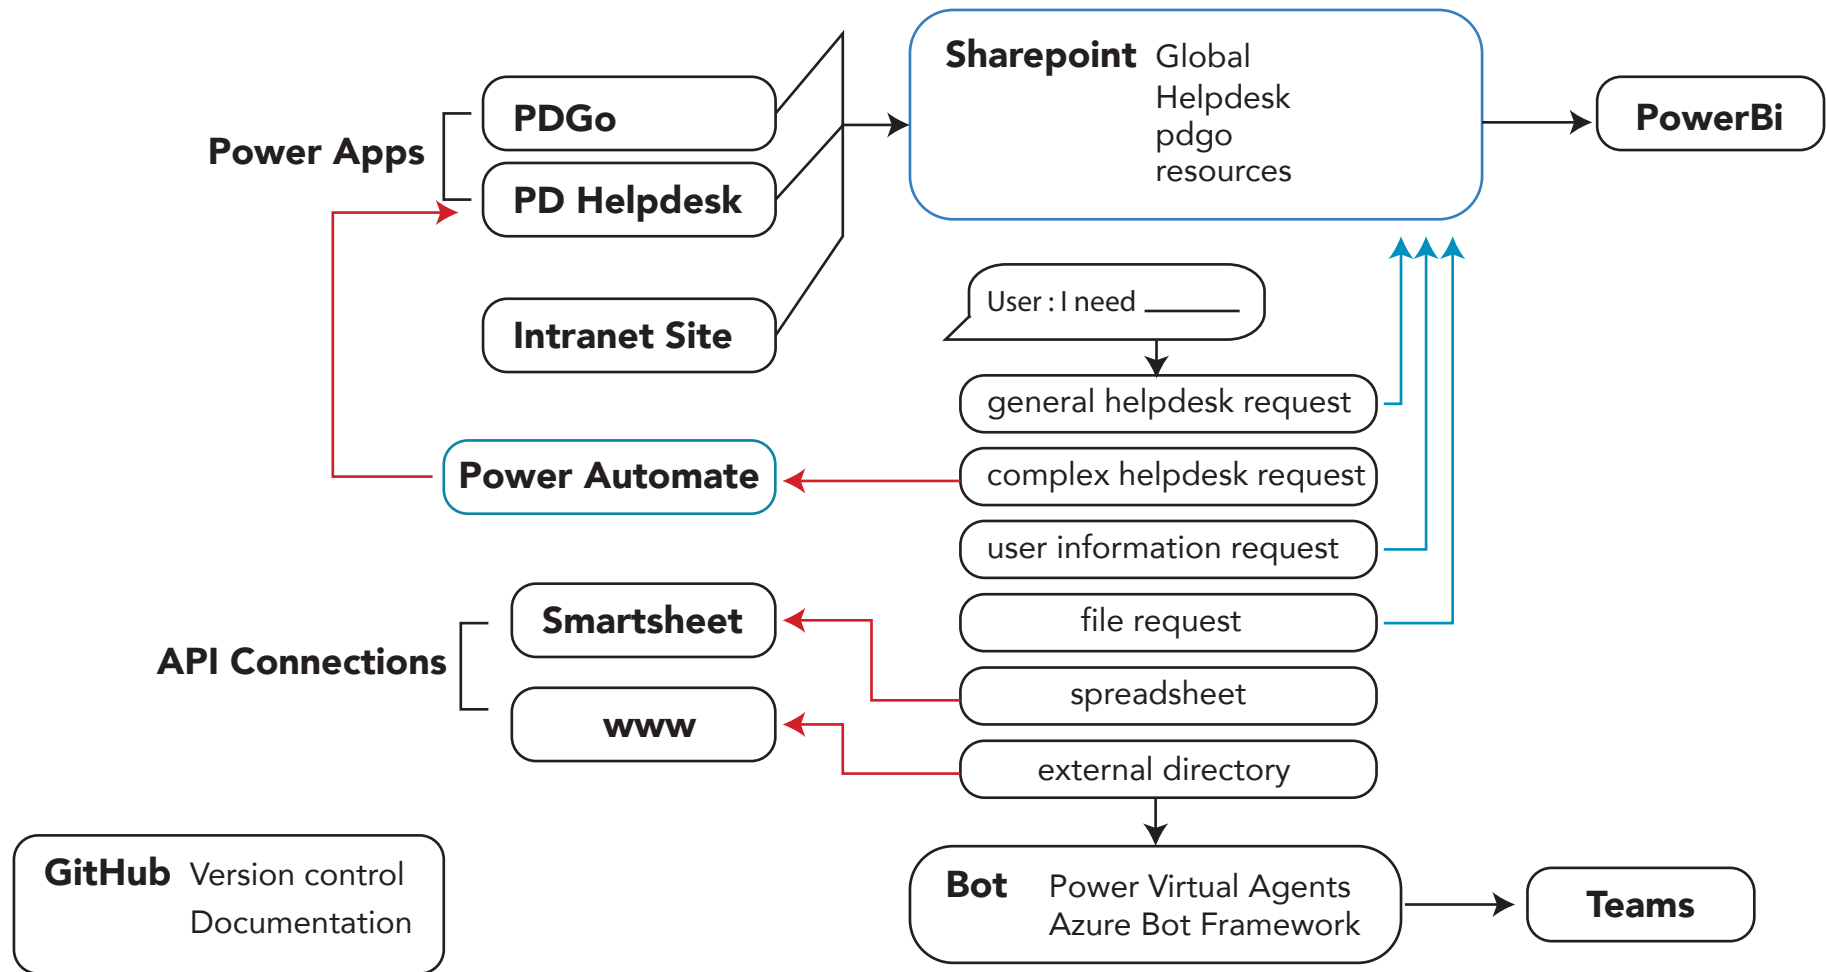

# Project Chatbot

What do we want to accomplish? Can we calculate a value? **30 second goal**

1. Sharepoint table consolidation
  - A. global table
  - B. resources from intranet page
2. Determine either bot service or integrate both
3. Building basic bot & connectors to table data

4. Automate flows between bot and apps
5. Version Control and documentation
6. API connections to external site(s)
7. Publish/test bot in Teams
8. create report/PowerBI dashboard