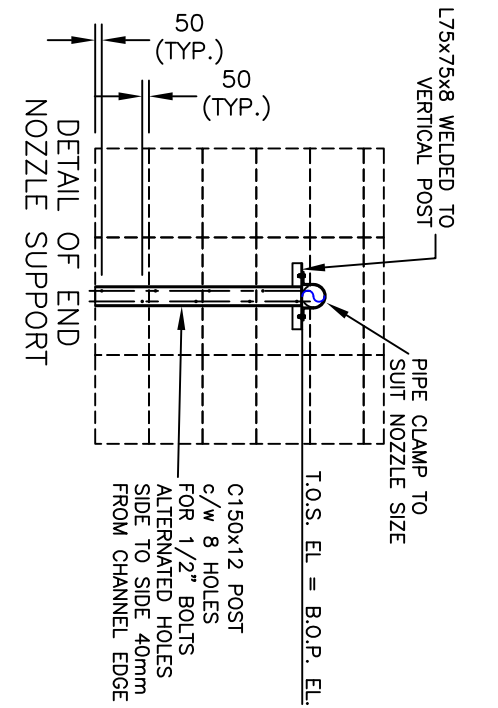

Tank-Life™ Cradles Ltd.

Rev.	A	ISSUED FOR INFORMATION	02-04-23
		Description	Date

TANK LIFE CRADLES

TITLE: 100BBL A/G FLARE KNOCKOUT
c/w ZCL 6'-0" DIA. FRP TANK
8" DOME IN. X 10" DOME OUT.

SCALE:	DATE:	DRAWING NUMBER:	REV:
1:60	02-04-23	A-TLC-TEMP-1006-101	A

SHIPPING WEIGHT:
APP. 25,000LB/11,340Kg

NOZZLE SCHEDULE				
NO.	SIZE	RATING	TYPE	SERVICE
N1	219	150# RFWN	STL. SCH80 DOME NIPPLE	INLET
N2	219	150# RFWN	STL. SCH80 NIPPLE	SPARE
N3	89	150# RFWN	STL. SCH80 NIPPLE & PVC STINGER	PUMPOUT
N4	114	150# RFWN	STL. SCH80 NIPPLE & PVC STILLWELL	LEVEL
N5	89	150# FF FRP	GUSSETTED c/w VACUUM MONITOR	MONITOR
N6	273	150# RFWN	STL. SCH80 DOME NIPPLE	OUTLET
M1	610	FRP	c/w STEEL BOLTED COVER	MANWAY