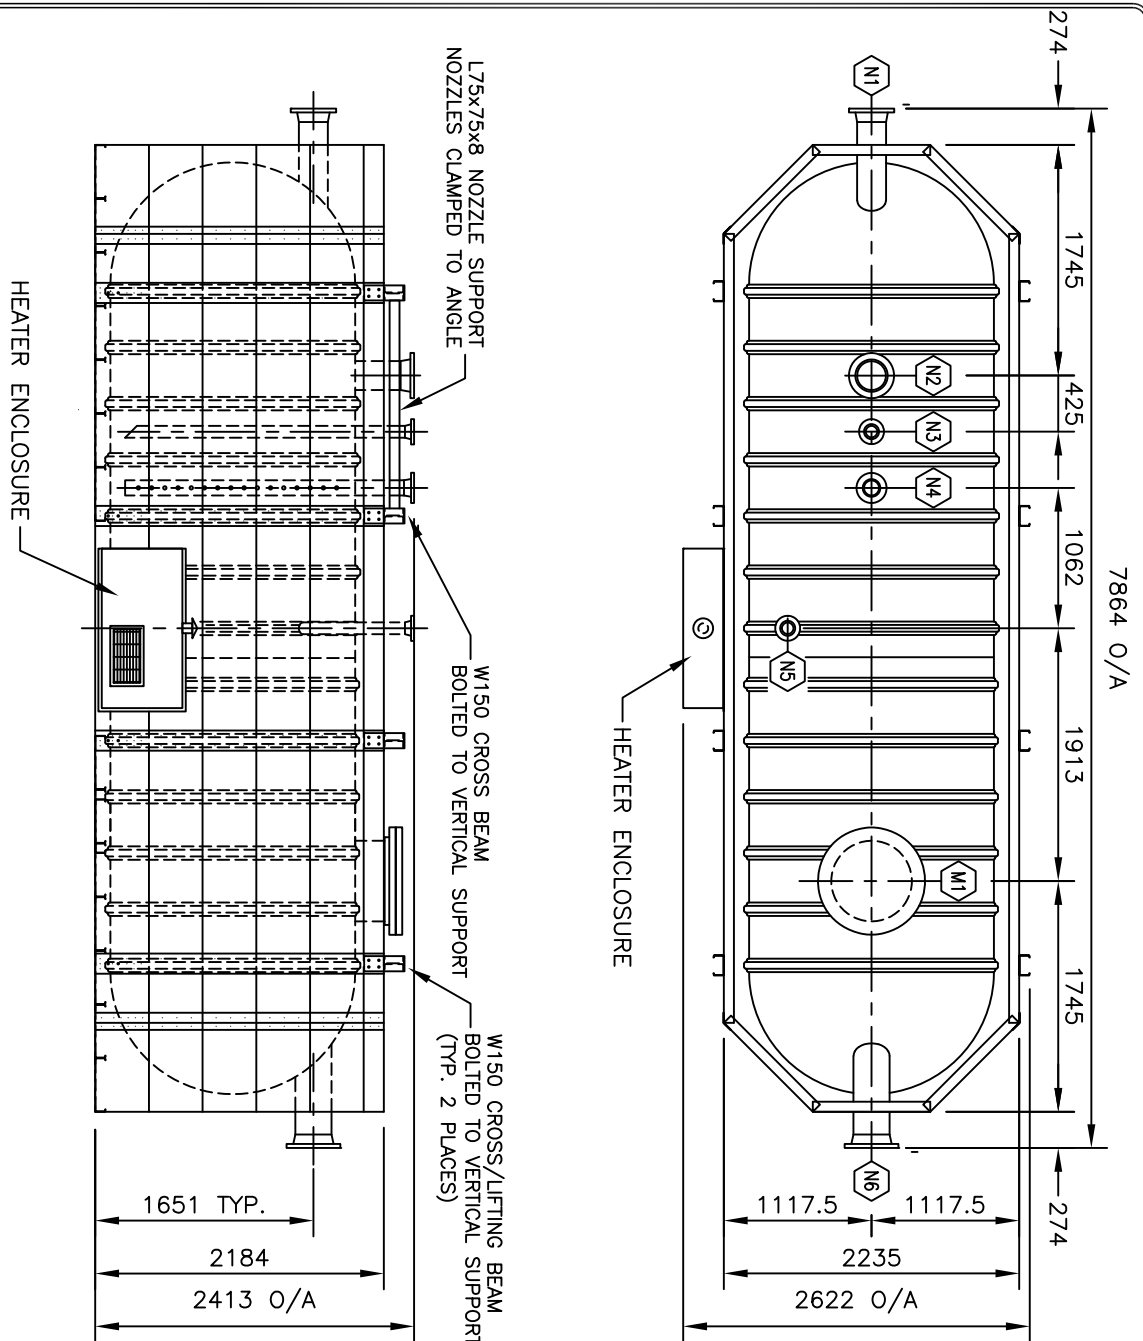

Tank-Life™ Cradles Ltd.

Rev.	A	ISSUED FOR INFORMATION	02-04-23
		Description	Date

TANK LIFE CRADLES

TITLE: 100BBL A/G FLARE KNOCKOUT
c/w ZCL 6'-0" DIA. FRP TANK
8" DOME IN. X 10" DOME OUT.

SCALE:	DATE:	DRAWING NUMBER:	REV:
1:60	02-04-23	A-TLC-TEMP-1006-101	A

SHIPPING WEIGHT:
APP. 25,000LB/11,340Kg

NOZZLE SCHEDULE				
NO.	SIZE	RATING	TYPE	SERVICE
N1	219	150# RFWN	STL. SCH80 DOME NIPPLE	INLET
N2	219	150# RFWN	STL. SCH80 NIPPLE	SPARE
N3	89	150# RFWN	STL. SCH80 NIPPLE & PVC STINGER	PUMPOUT
N4	114	150# RFWN	STL. SCH80 NIPPLE & PVC STILLWELL	LEVEL
N5	89	150# FF FRP	GUSSETTED c/w VACUUM MONITOR	MONITOR
N6	273	150# RFWN	STL. SCH80 DOME NIPPLE	OUTLET
M1	610	FRP	c/w STEEL BOLTED COVER	MANWAY