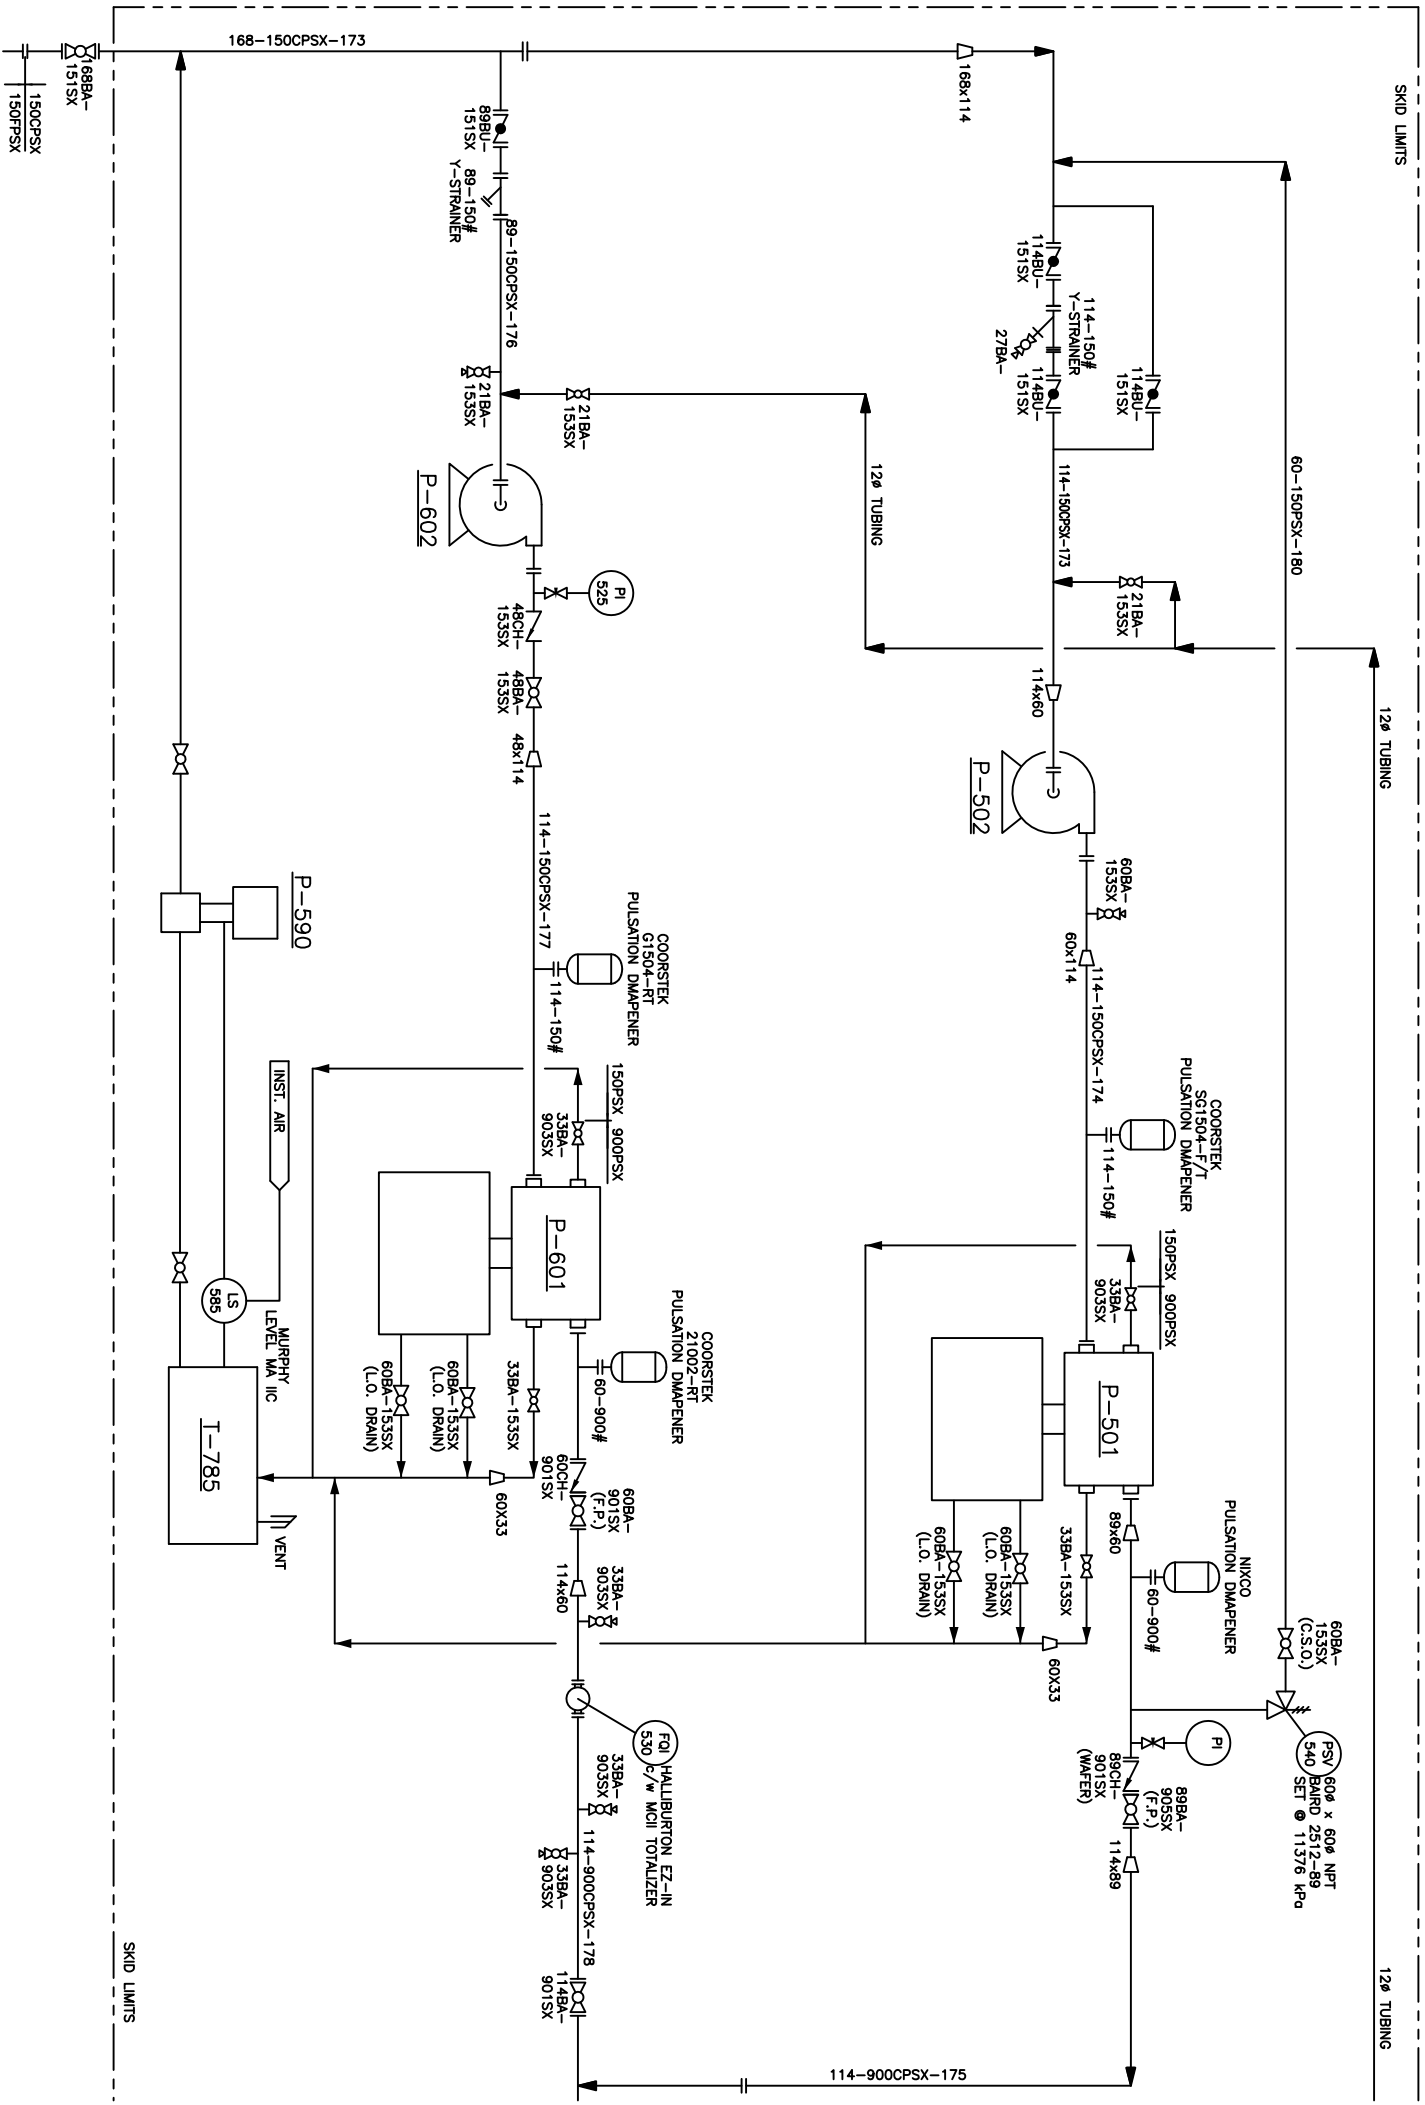

114-150FPSX-275
 V-130/TR-810 OVERHEADS
 89-150FPSX-300
 NORTH TANK FARM VRU
 114-150FPSX-285
 SOUTH TANK FARM VRU

114-150FPSX-275
 V-130/TR-810 OVERHEADS
 89-150FPSX-300
 NORTH TANK FARM VRU
 114-150FPSX-285
 SOUTH TANK FARM VRU

- P-602** BOOSTER PUMP
 GOULDS 2222
 SHP @ 1745 RPM MOTOR
- P-502** BOOSTER PUMP
 VIKING PUMP
 WILDEN
 P 025/SPP/TX/TF/STV
- P-590** DRAIN PUMP
 WILDEN
 P 025/SPP/TX/TF/STV
- P-501** WATER INJECTION PUMP
 NATIONAL J-531-M110S
 SER# 2808
 TECO XH15004TE4 MOTOR
 150HP @ 1783 RPM
 CAT: #S150047X
- P-601** WATER INJECTION PUMP
 NATIONAL J-165-MCS
 MAX INPUT: 165 HP @ 400 RPM
 MOTOR: 445T FRAME
 150 HP @ 1775 RPM
 CAT: #S150047X

219-150CPSX-165
 INU. PUMP SUCTION
 89-150FPSX-228
 INU. PUMP RETURN
 114-900CPSX-190
 WATER INJECTION
 219-150FPSX-150
 INU. PUMP SUCTION

219-150CPSX-165
 INU. PUMP SUCTION
 89-150FPSX-228
 INU. PUMP RETURN
 114-900CPSX-190
 WATER INJECTION
 219-150FPSX-150
 INU. PUMP SUCTION