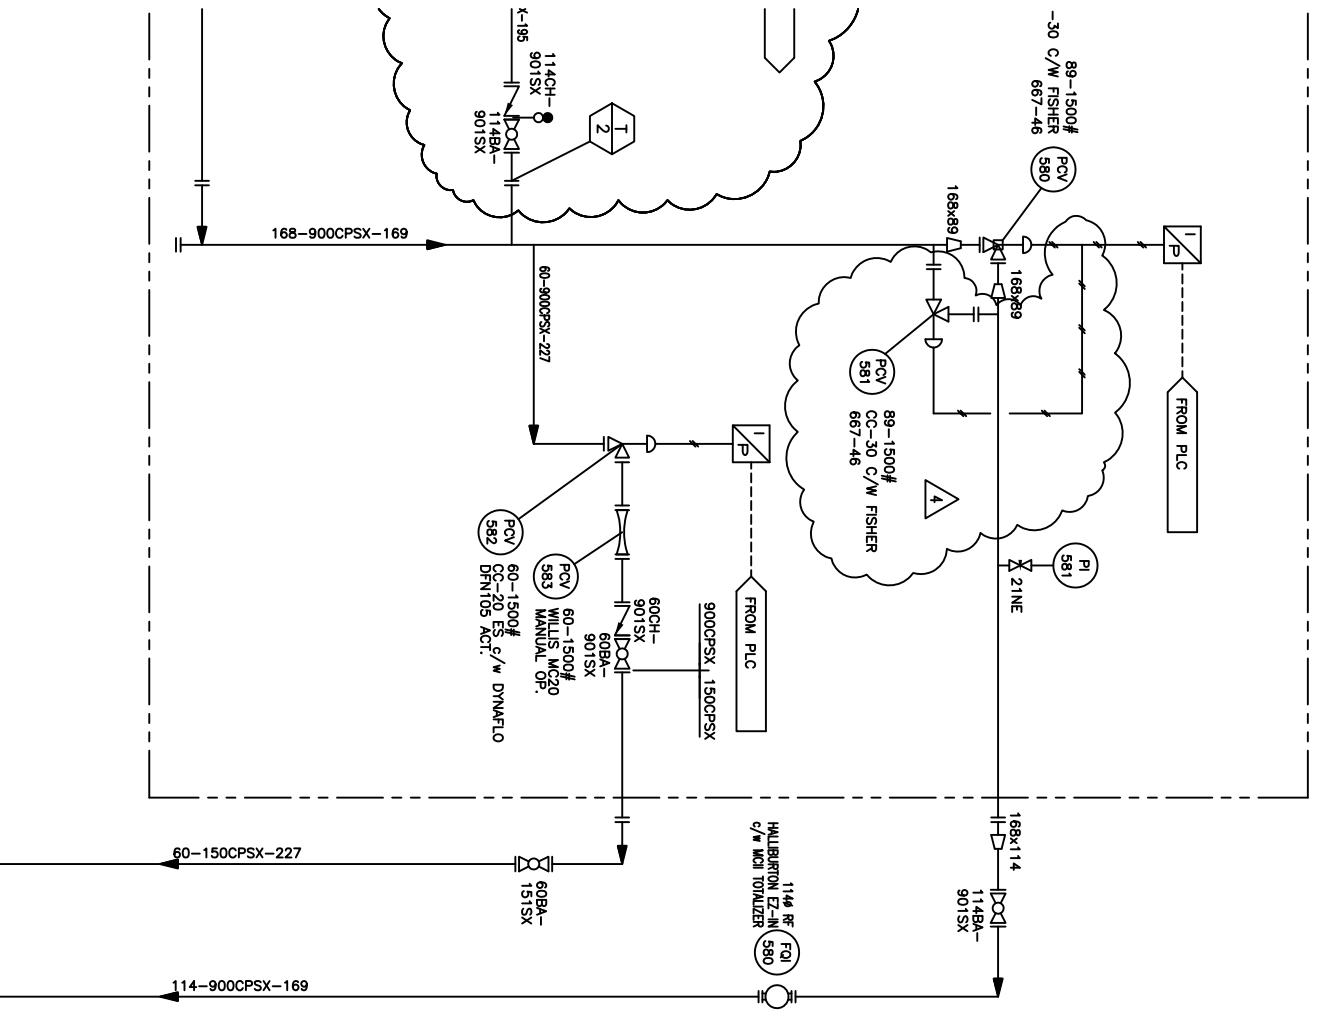

114-150FPSX-275
 V-130/TR-810 OVERHEADS
 89-150FPSX-300
 NORTH TANK FARM VRU
 114-150FPSX-285
 SOUTH TANK FARM VRU

114-150FPSX-275
 V-130/TR-810 OVERHEADS
 89-150FPSX-300
 NORTH TANK FARM VRU
 114-150FPSX-285
 SOUTH TANK FARM VRU

- P-602** BOOSTER PUMP
 GOULDS 2222
 SHP @ 1745 RPM MOTOR
- P-502** BOOSTER PUMP
 VIKING PUMP
 WILDEN
 P 025/SPP/TX/TF/STV
- P-590** DRAIN PUMP
 WILDEN
 P 025/SPP/TX/TF/STV
- P-501** WATER INJECTION PUMP
 NATIONAL J-531-M110S
 SER# 2808
 TECO XH15004TE4 MOTOR
 150HP @ 1783 RPM
 CAT: #S150047X
- P-601** WATER INJECTION PUMP
 NATIONAL J-165-MCS
 MAX INPUT: 165 HP @ 400 RPM
 MOTOR: 445T FRAME
 150 HP @ 1775 RPM
 CAT: #S150047X

219-150CPSX-165
 INU. PUMP SUCTION
 89-150FPSX-228
 INU. PUMP RETURN
 114-900CPSX-190
 WATER INJECTION
 219-150FPSX-150
 INU. PUMP SUCTION

219-150CPSX-165
 INU. PUMP SUCTION
 89-150FPSX-228
 INU. PUMP RETURN
 114-900CPSX-190
 WATER INJECTION
 219-150FPSX-150
 INU. PUMP SUCTION