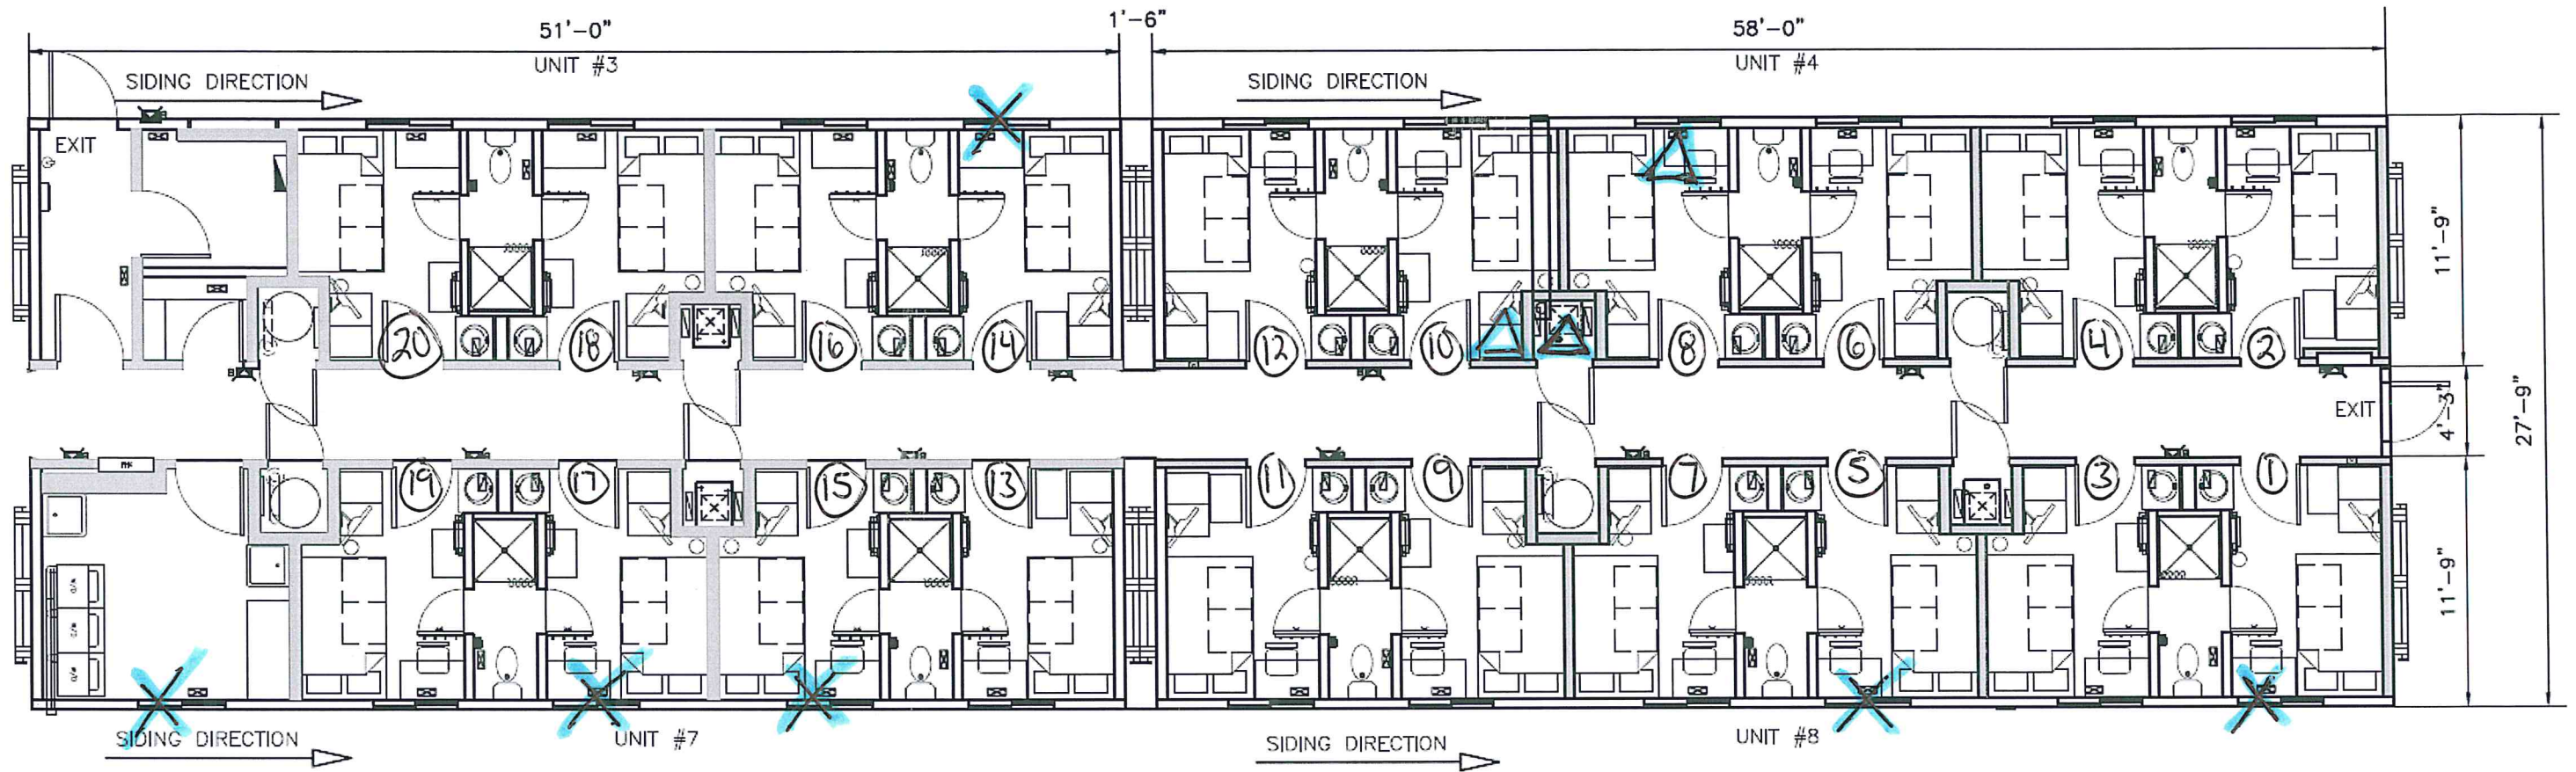

Dorm E8
1 of 2

X = wet wall
△ = wet ceiling

Dorm E8
2 of 2

1 COMPLEX FLOOR PLAN
A01 SCALE: 1/8" = 1'-0"

X = wet wall
△ = wet ceiling