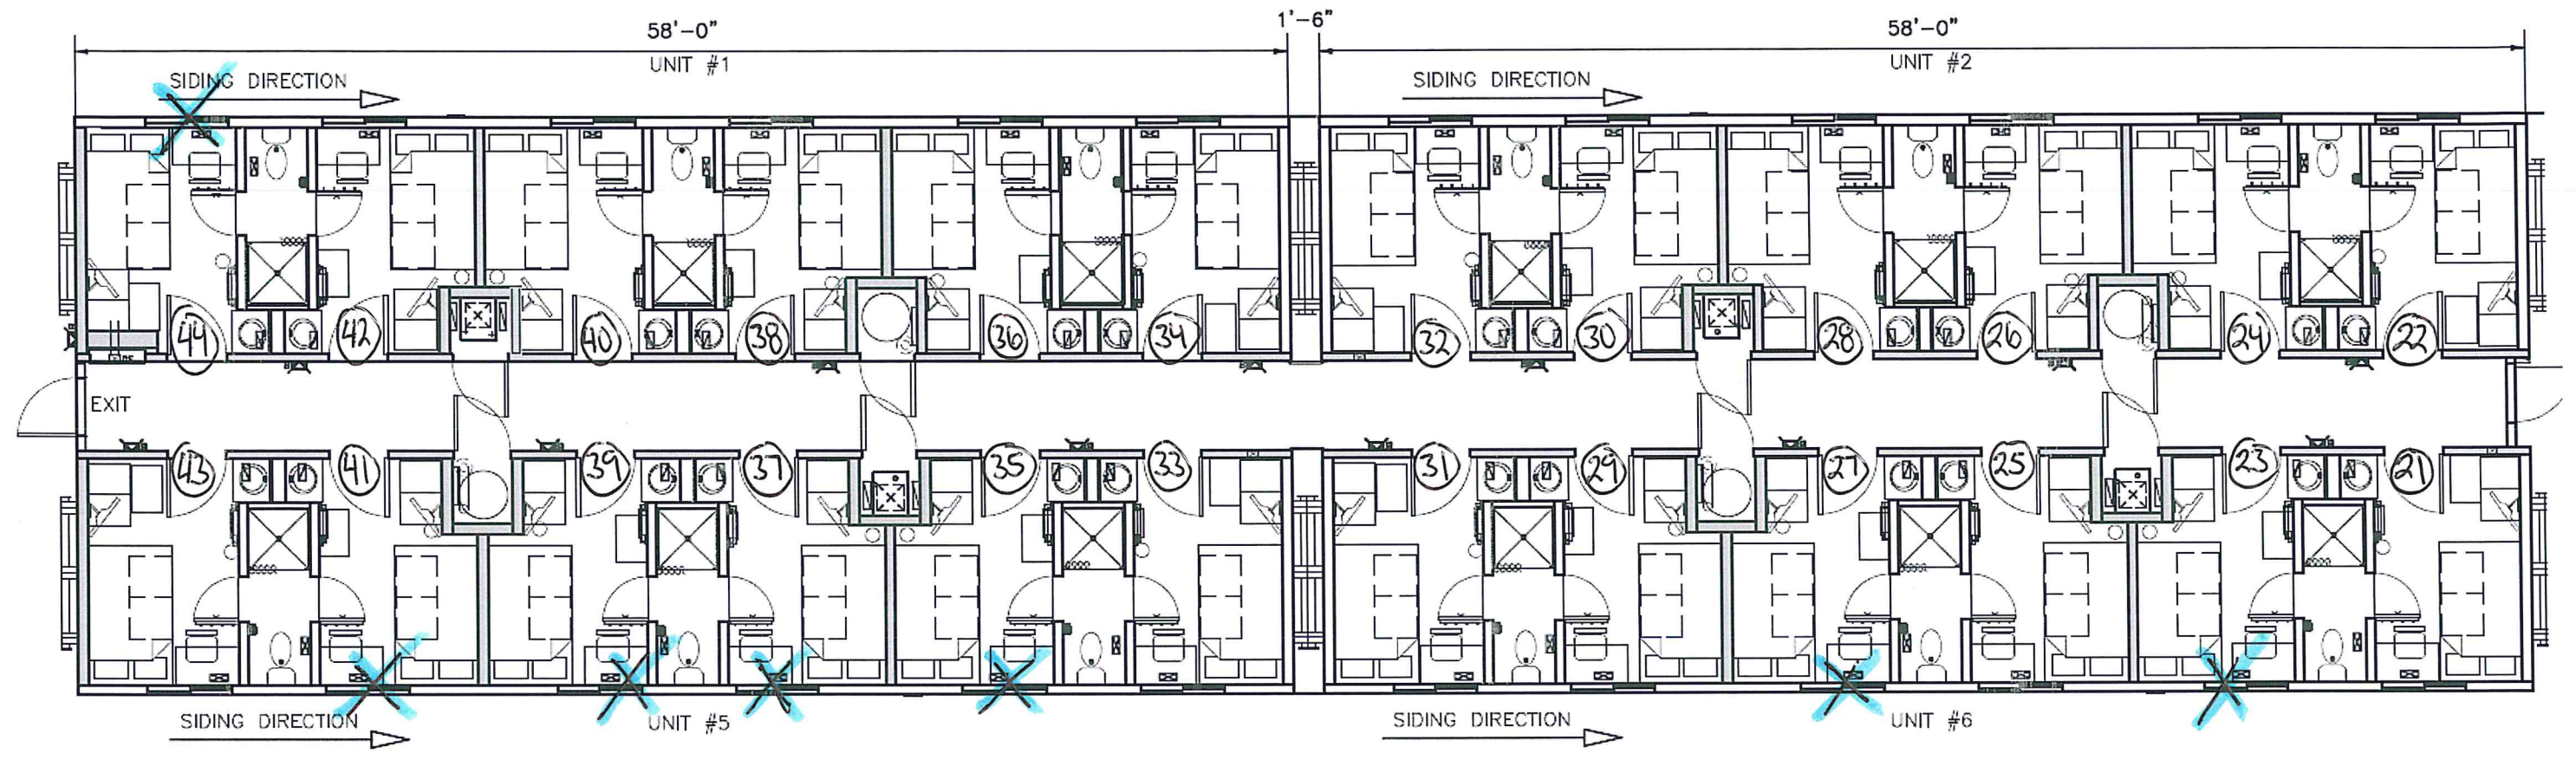

Dorm E8
1 of 2

X = wet wall
△ = wet ceiling

Dorm E8
2 of 2

1 COMPLEX FLOOR PLAN
A01 SCALE: 1/8" = 1'-0"

X = wet wall
△ = wet ceiling