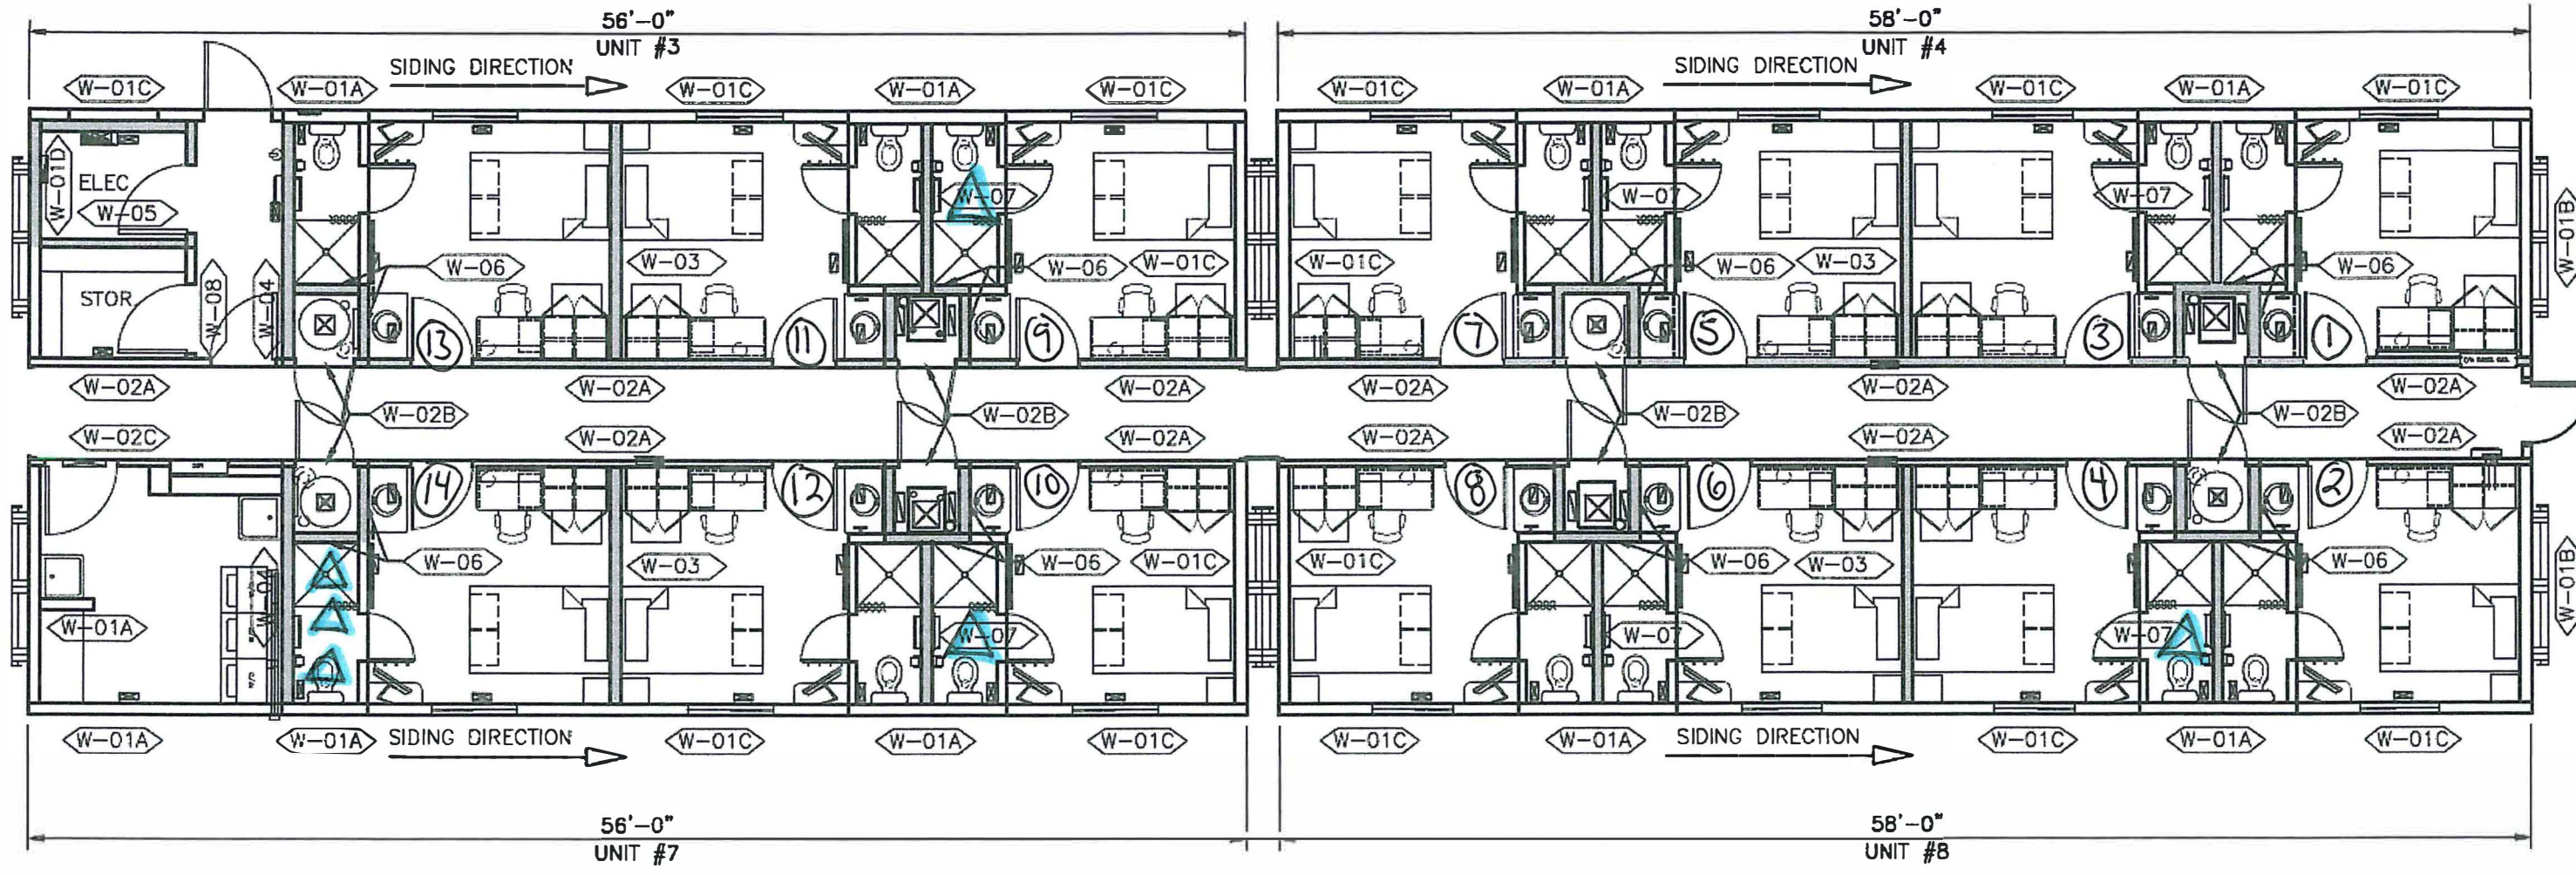

Dorm E4
1 of 2

X = wet wall
△ = wet ceiling

Dorm E4
2 of 2

1 FLOOR PLAN
A01 SCALE: 1/8" = 1'-0"

X = wet wall
△ = wet ceiling