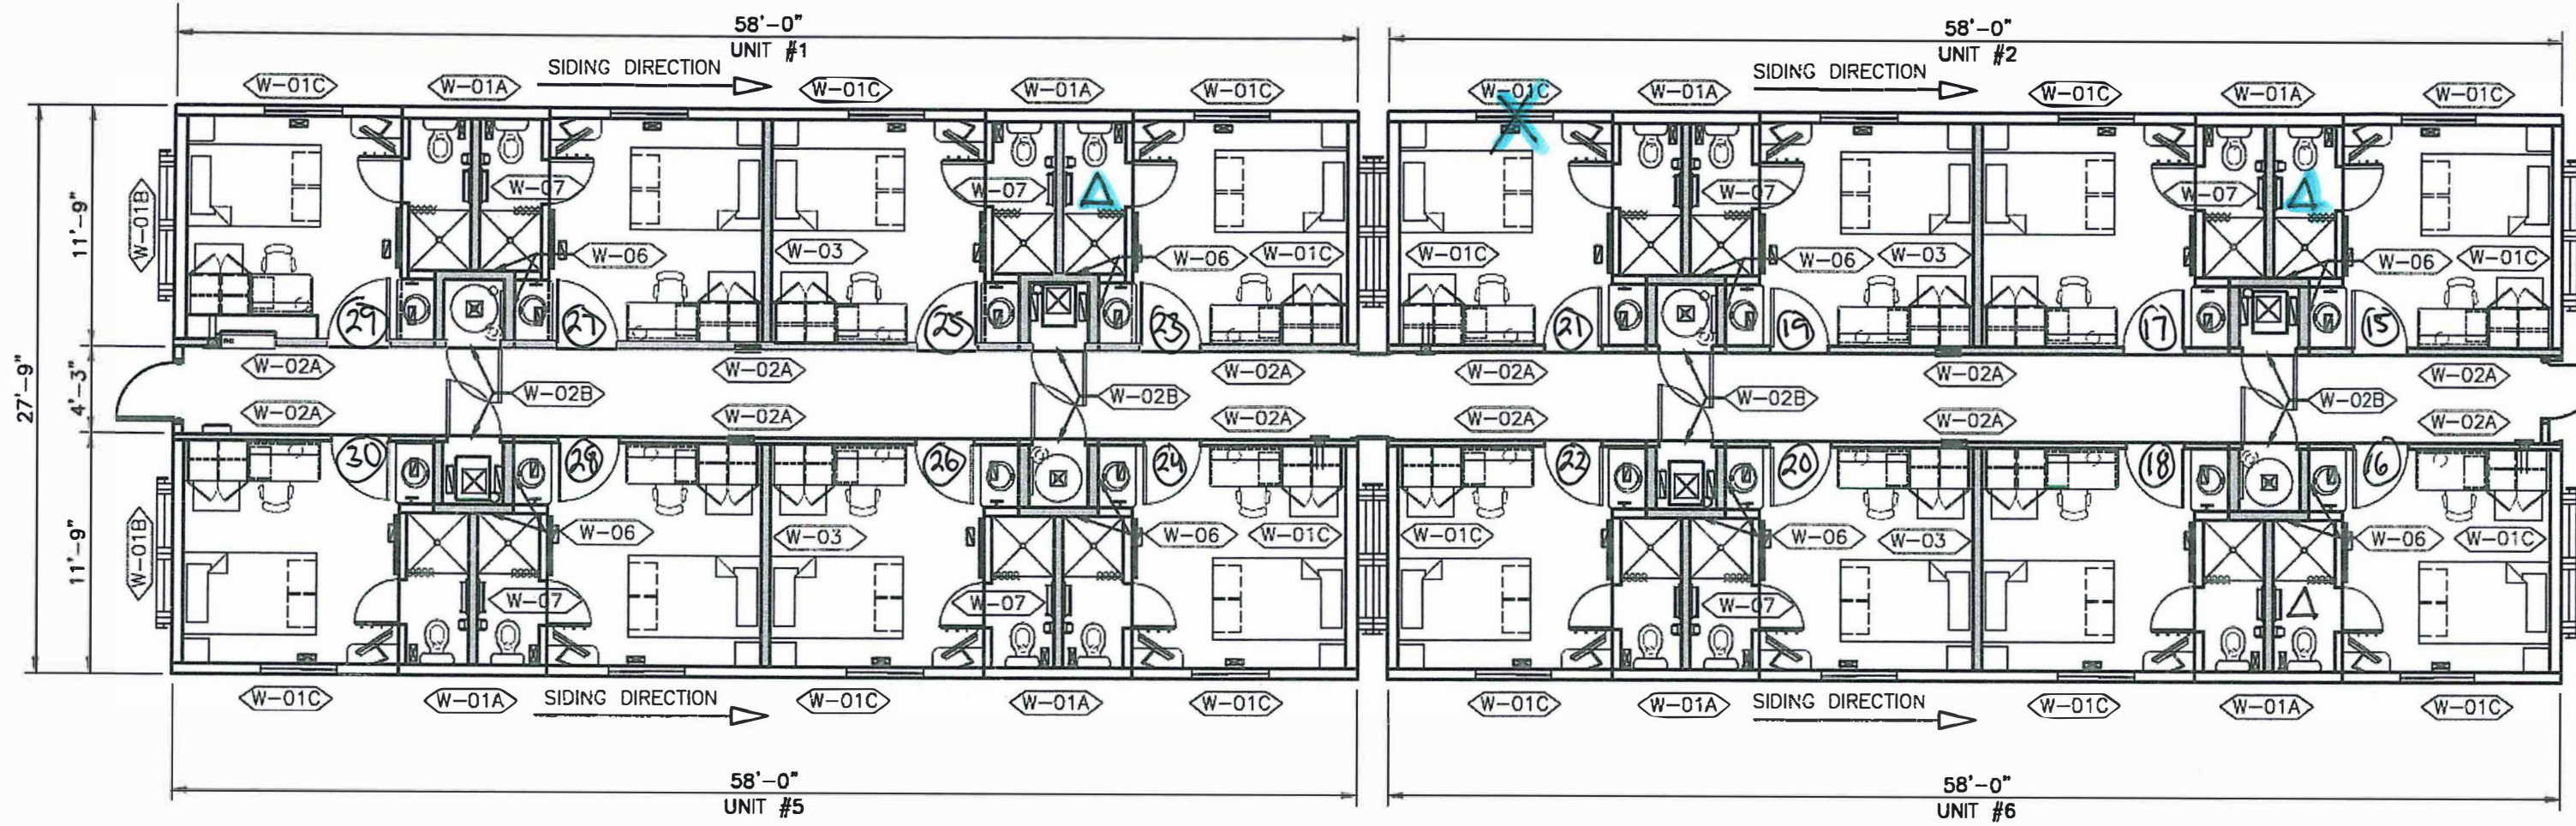

Dorm E4
1 of 2

X = wet wall
△ = wet ceiling

Dorm E4
2 of 2

1 FLOOR PLAN
A01 SCALE: 1/8" = 1'-0"

X = wet wall
△ = wet ceiling