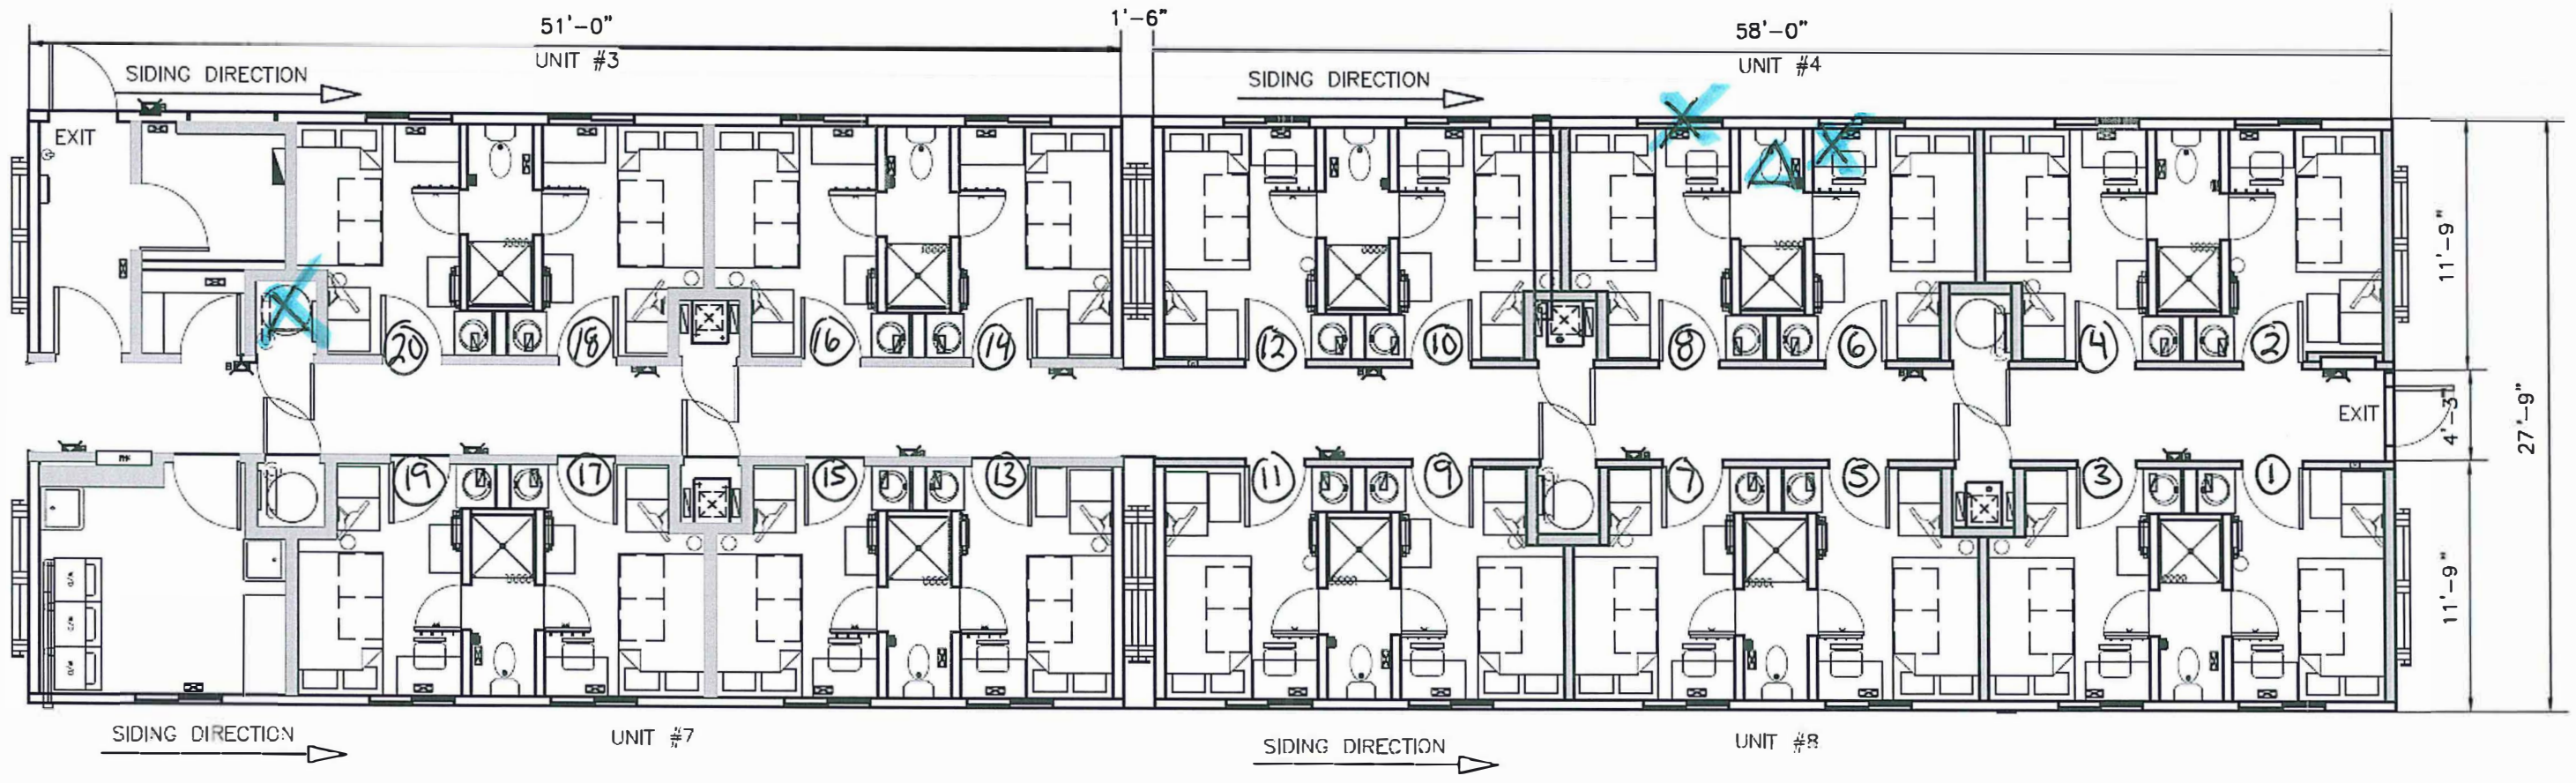

Dorm E3  
1 of 2

X = wet wall  
△ = wet ceiling

Dorm E3  
2 of 2

1 COMPLEX FLOOR PLAN  
A01 SCALE: 1/8" = 1'-0"

X = wet wall  
△ = wet ceiling