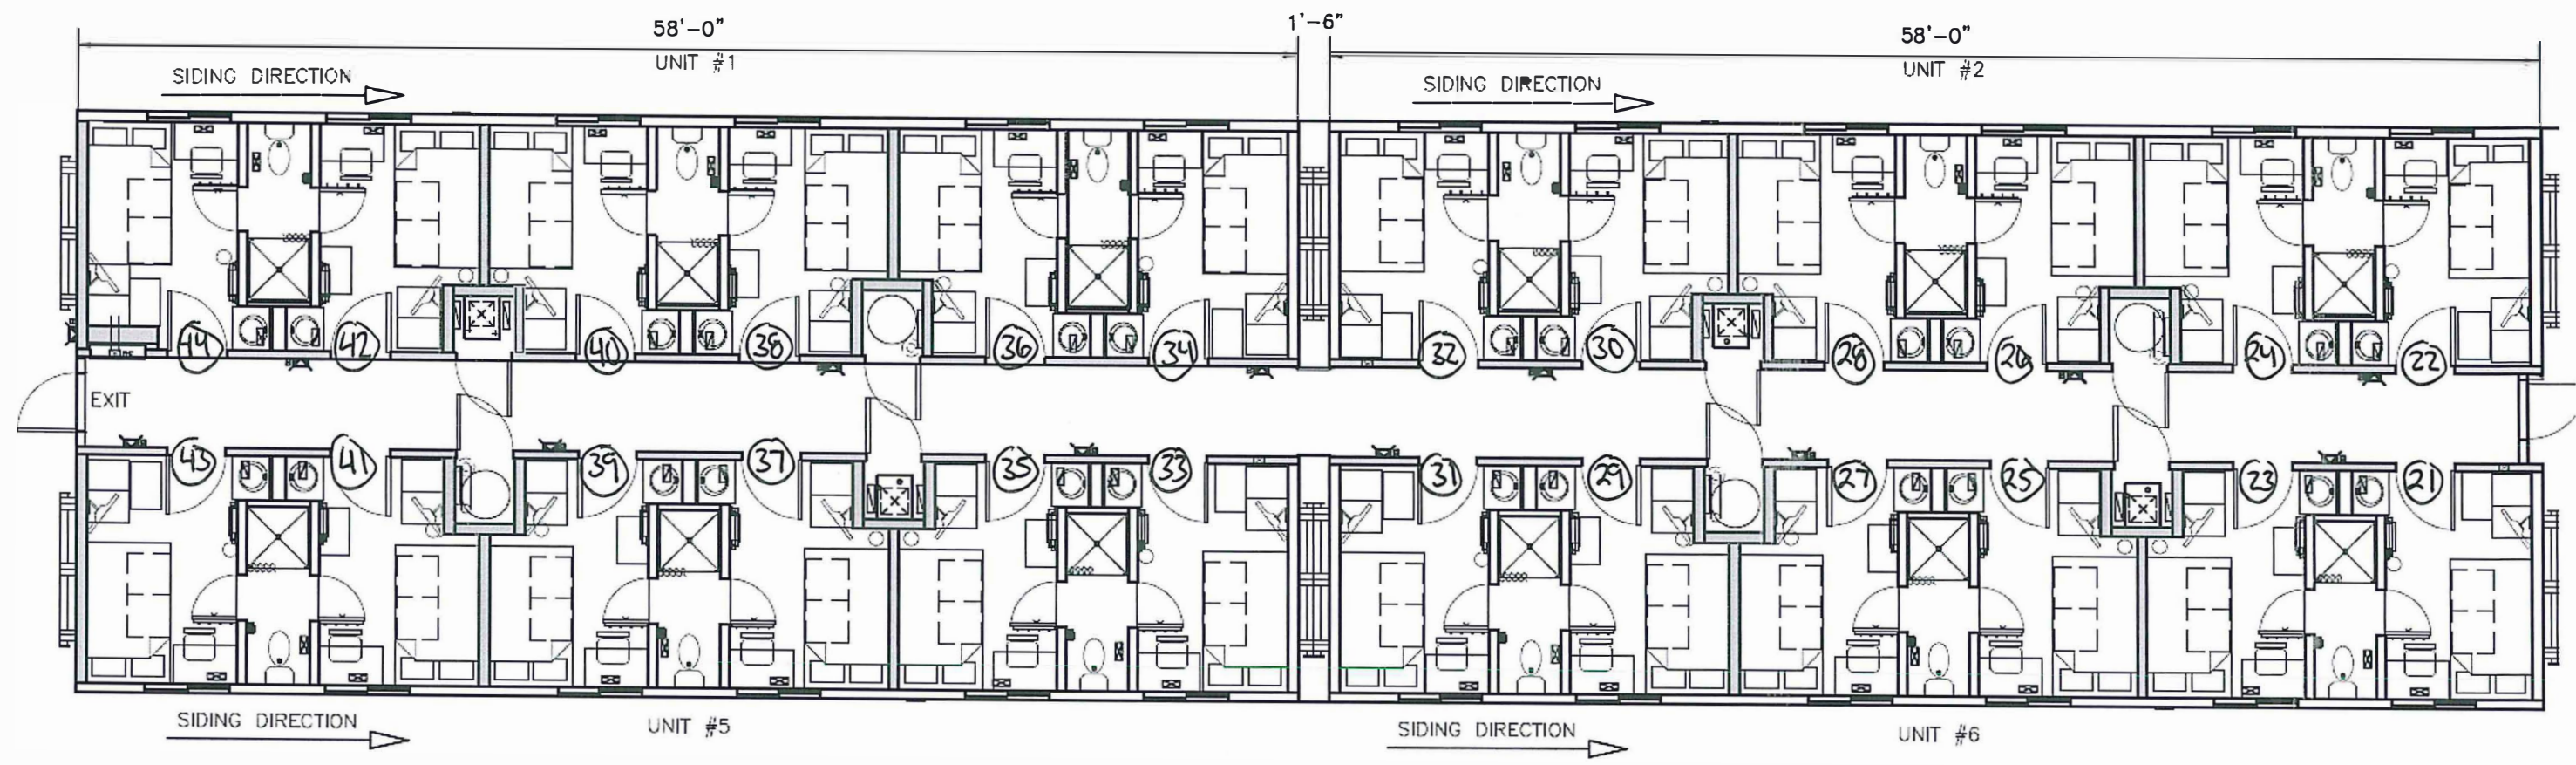

Dorm E3  
1 of 2

X = wet wall  
△ = wet ceiling

Dorm E3  
2 of 2

1 COMPLEX FLOOR PLAN  
A01 SCALE: 1/8" = 1'-0"

X = wet wall  
△ = wet ceiling