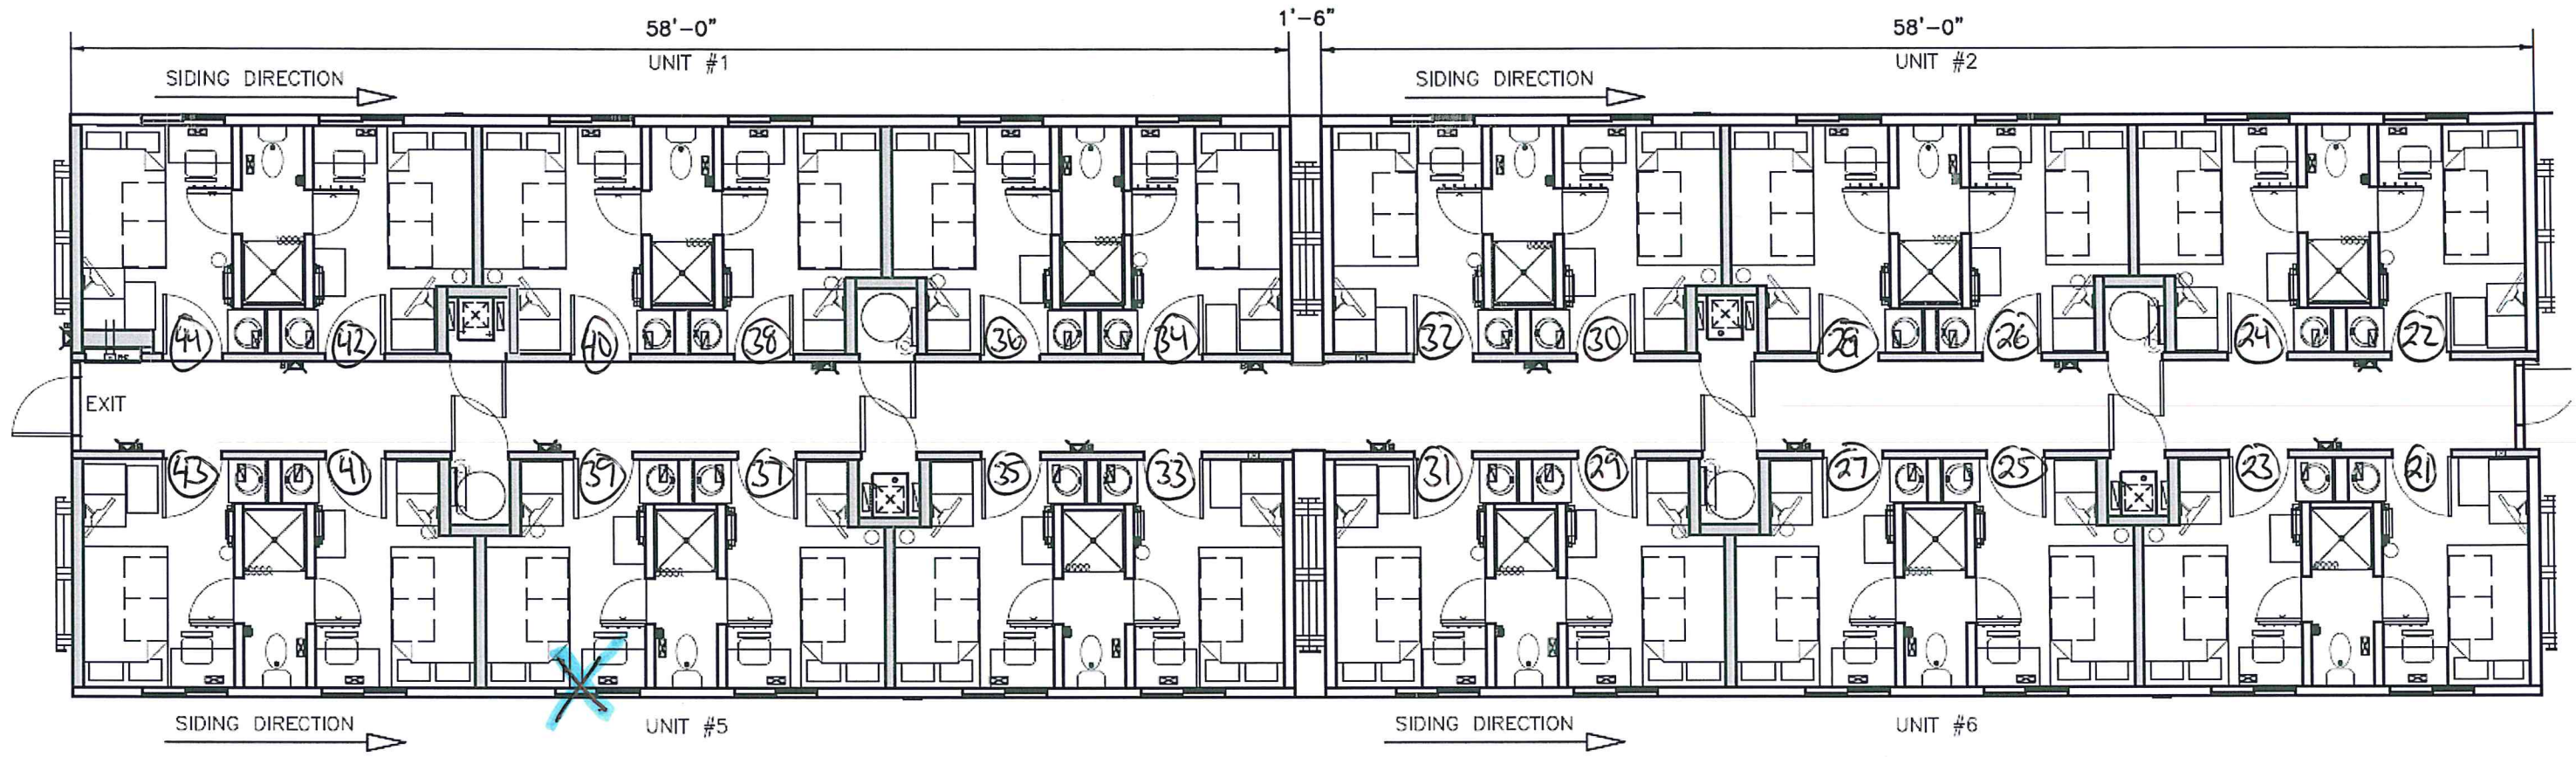

Dorm E11
1 OF 2

X = wet wall
△ = wet ceiling

Dorm E11
2 of 2

1 COMPLEX FLOOR PLAN
A01 SCALE: 1/8" = 1'-0"

X = wet wall
△ = wet ceiling