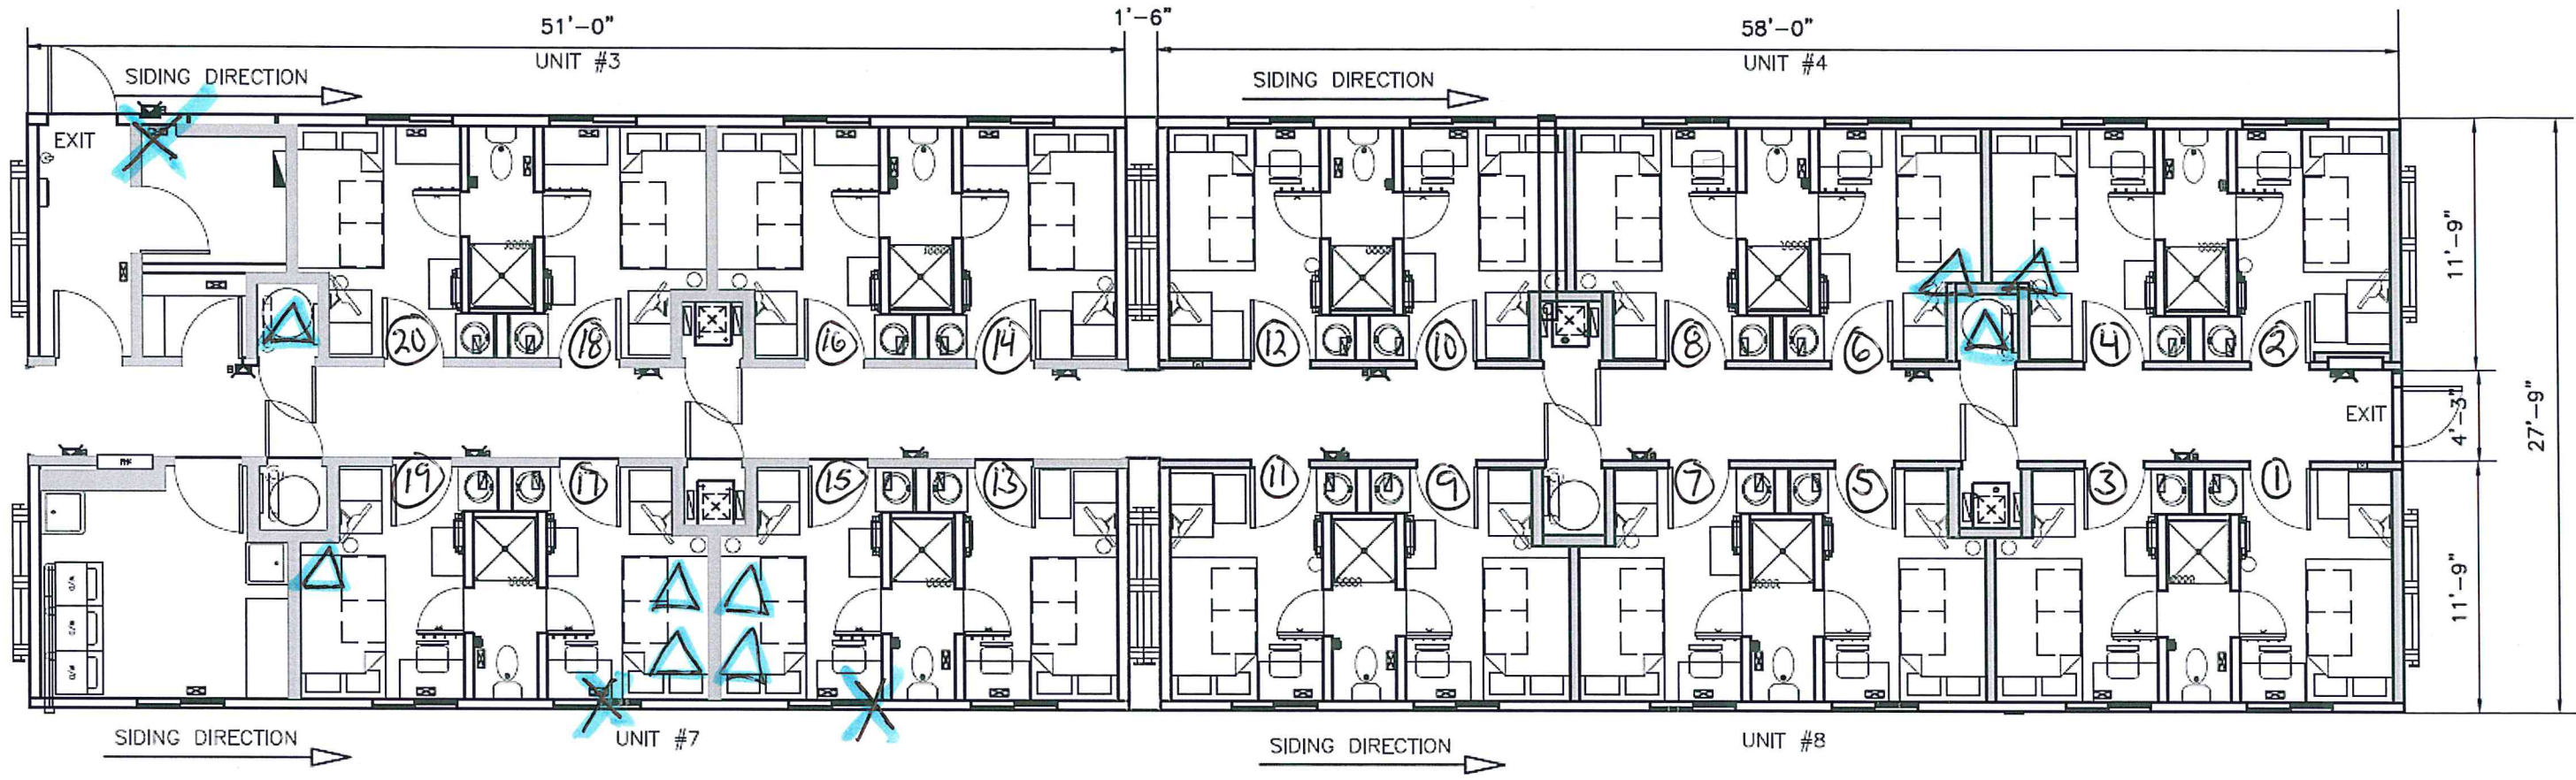

Dorm E11
1 OF 2

X = wet wall
△ = wet ceiling

Dorm E11
2 of 2

1 COMPLEX FLOOR PLAN
A01 SCALE: 1/8" = 1'-0"

X = wet wall
△ = wet ceiling