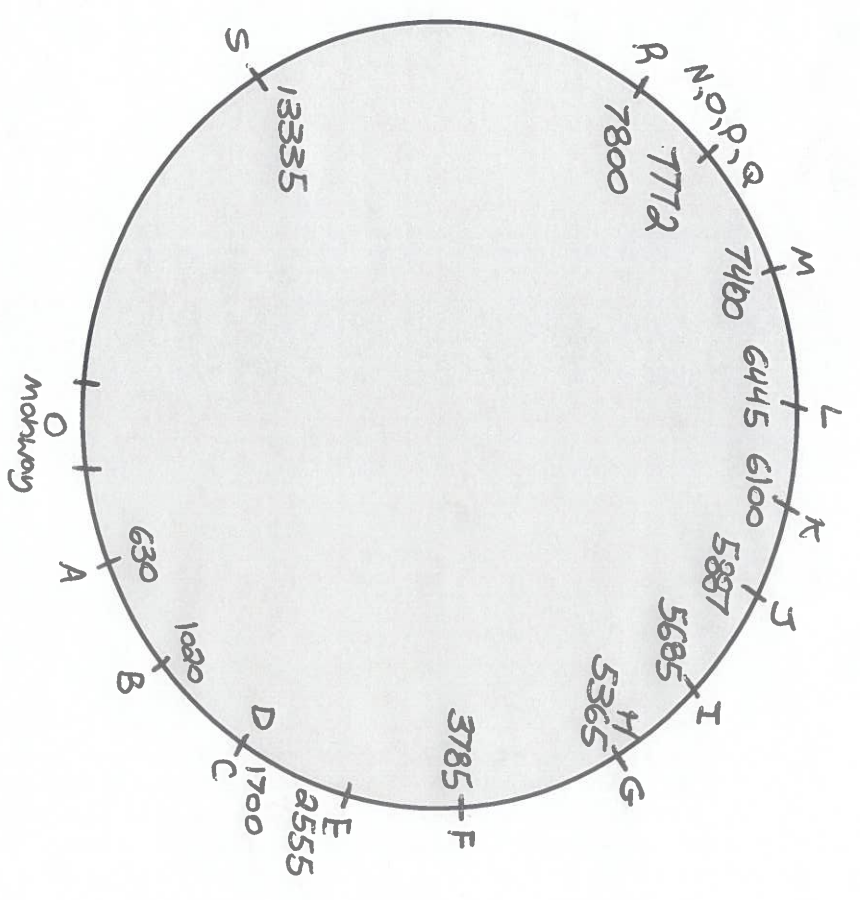

#COR-2089

750 B132 (6)

no volts

- A: 4" nozzle @ 10" H
- B: 2" collar @ 6' H
- C: 8" nozzle @ 4' H
- D: 3/4" collar @ 6' H
- E: Hotbox
- F: Fire tube
- G: 1" collar @ 3' H
- H: 1" collar @ 2' H
- I: 4" nozzle @ 4' H
- J: Tailing leg
- K: 1" collar @ 2' H
- L: 4" collar @ 3' H
- M: Gauge board
- N: 1" collar @ 4' H
- O: 1" collar @ 7' H
- P: 1" collar @ 10' H
- Q: 1" collar @ 13' H
- R: Ladder
- S: Hauling pads
- T: \_\_\_\_\_
- U: \_\_\_\_\_
- V: \_\_\_\_\_
- W: \_\_\_\_\_
- X: \_\_\_\_\_