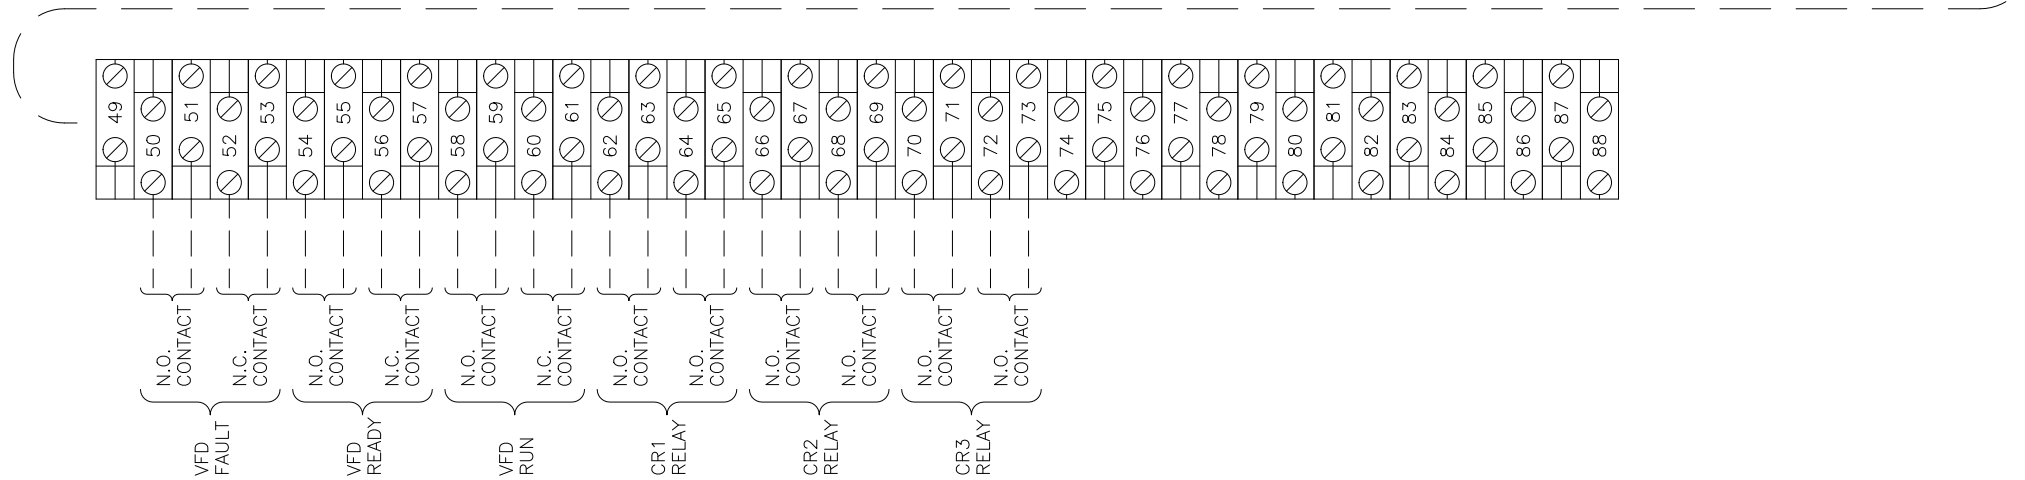

VFD

* REMOVE JUMPER AFTER INSTALLING REMOTE DEVICE

4					
3					
2					
1					
0	06/16/11	FIRST ISSUE	CA	AL	AL
REV	DATE	DESCRIPTION	BY	CHK	APPR

TOSHIBA
TOSHIBA INTERNATIONAL CORPORATION
 MADE IN HOUSTON, TEXAS U.S.A.

THIS MATERIAL IS THE EXCLUSIVE PROPERTY OF TOSHIBA INTERNATIONAL CORPORATION AND SHALL NOT BE REPRODUCED, USED, OR DISCLOSED TO OTHERS UNLESS PRIOR WRITTEN AUTHORIZATION IS OBTAINED.

TITLE: INTERCONNECTIONS TOSVERT-300MVi	
CUSTOMER: TUNDRA PROCESS SOLUTIONS	PROJECT NUMBER: 145718

REVISION: 0	SCALE: 1.0=2.0
DRAWING NUMBER: 145718318028	