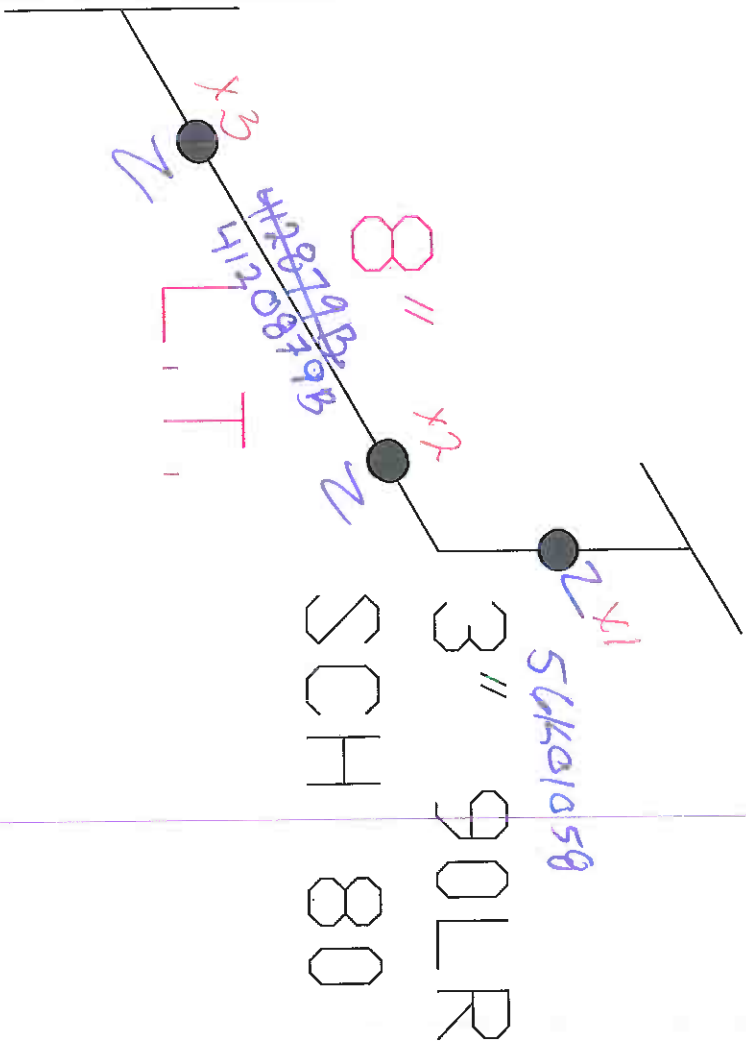

SET 1

HUSKY

13-5244-1

#1

Set 1 of 2

#2

393007

2" 150#

SCH 80

BOE / TOE

9

#3

3" 600#
SCH 80

4757313

3" 600#
SCH 80

B30T3

Z

56K01058

3" 90LR
SCH 80

3

#4

✓

#5

3" 600#
SCH 80

4757313
3" 600#
SCH 80

L.T.

5

#6

W 2020922

2" X 1" SWAGE

SCH 80/160

BLE/TSE