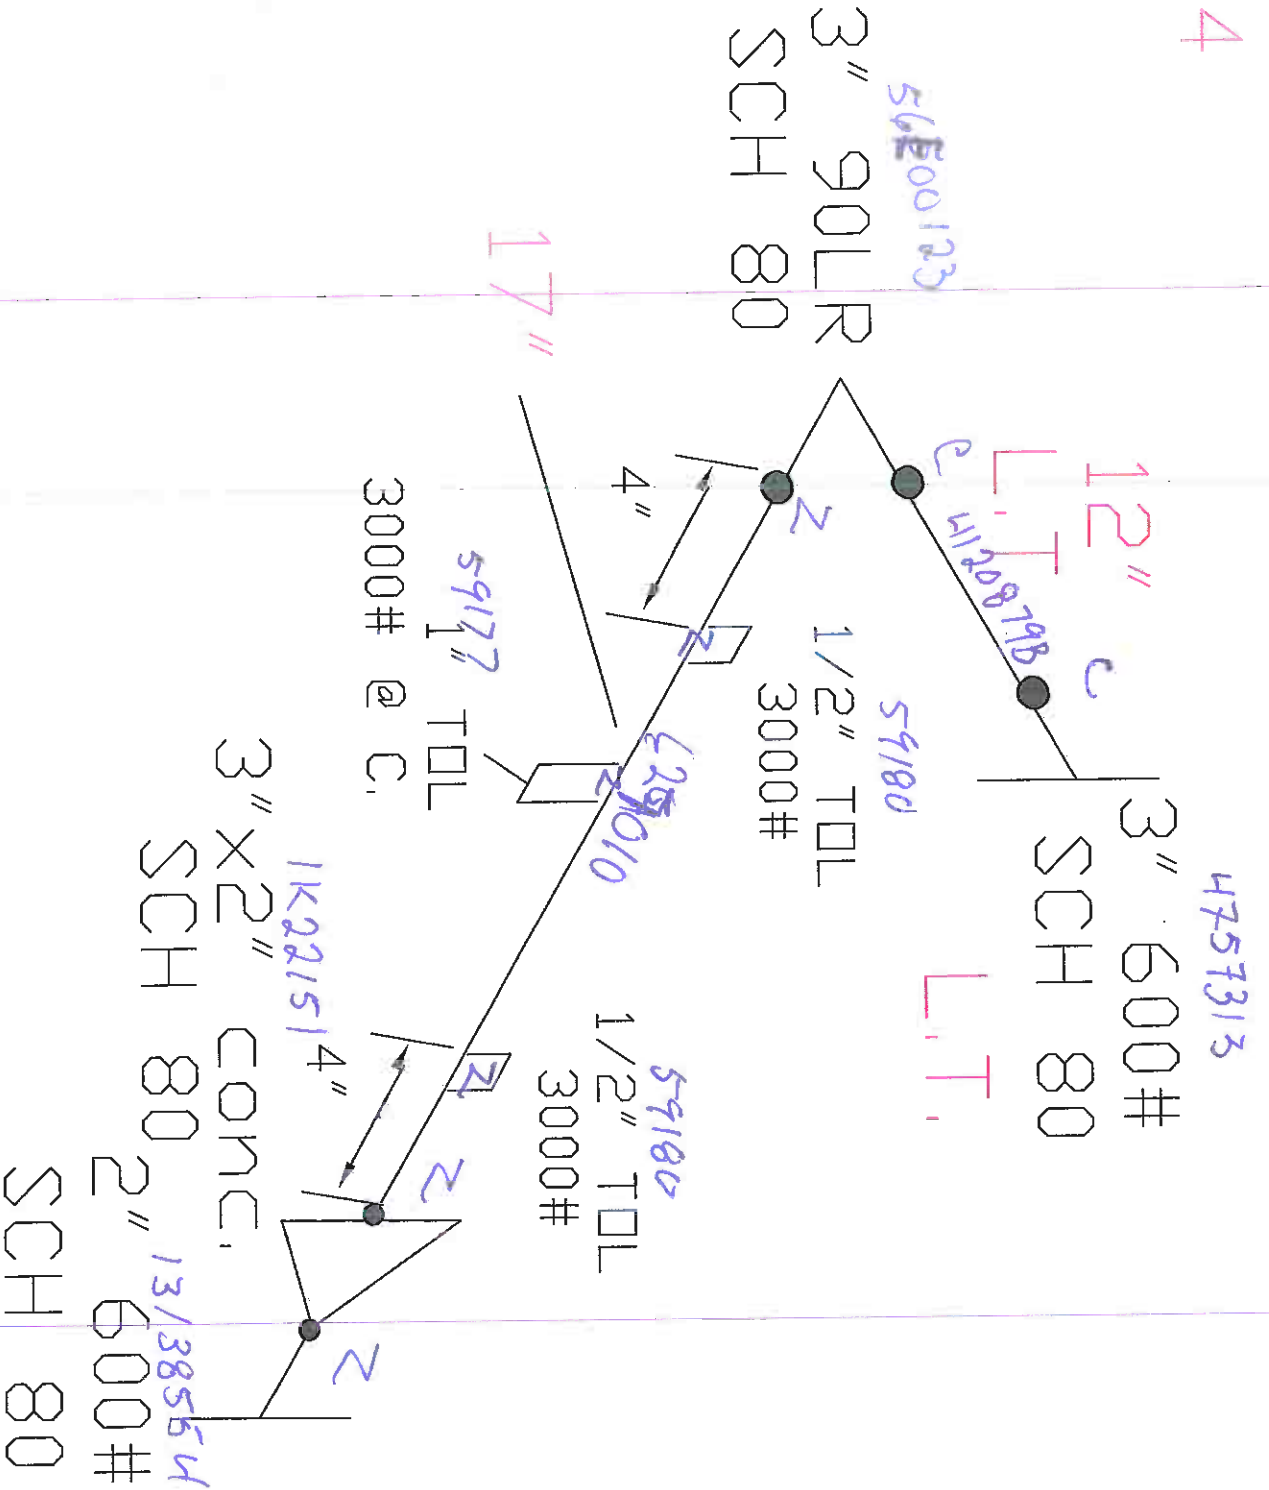

SET 1

HUSKY

13-5244-1

#1

Set 1 of 2

#2

393007

2" 150#

SCH 80

BOE / TOE

9

#3

3" 600#
SCH 80

4757313

3" 600#
SCH 80

B30T3

Z

56K01058

3" 90LR
SCH 80

3

#4

✓

#5

3" 600#
SCH 80

4757313
3" 600#
SCH 80

L.T.

5

#6

W 2020922

2" X 1" SWAGE

SCH 80/160

BLE/TSE