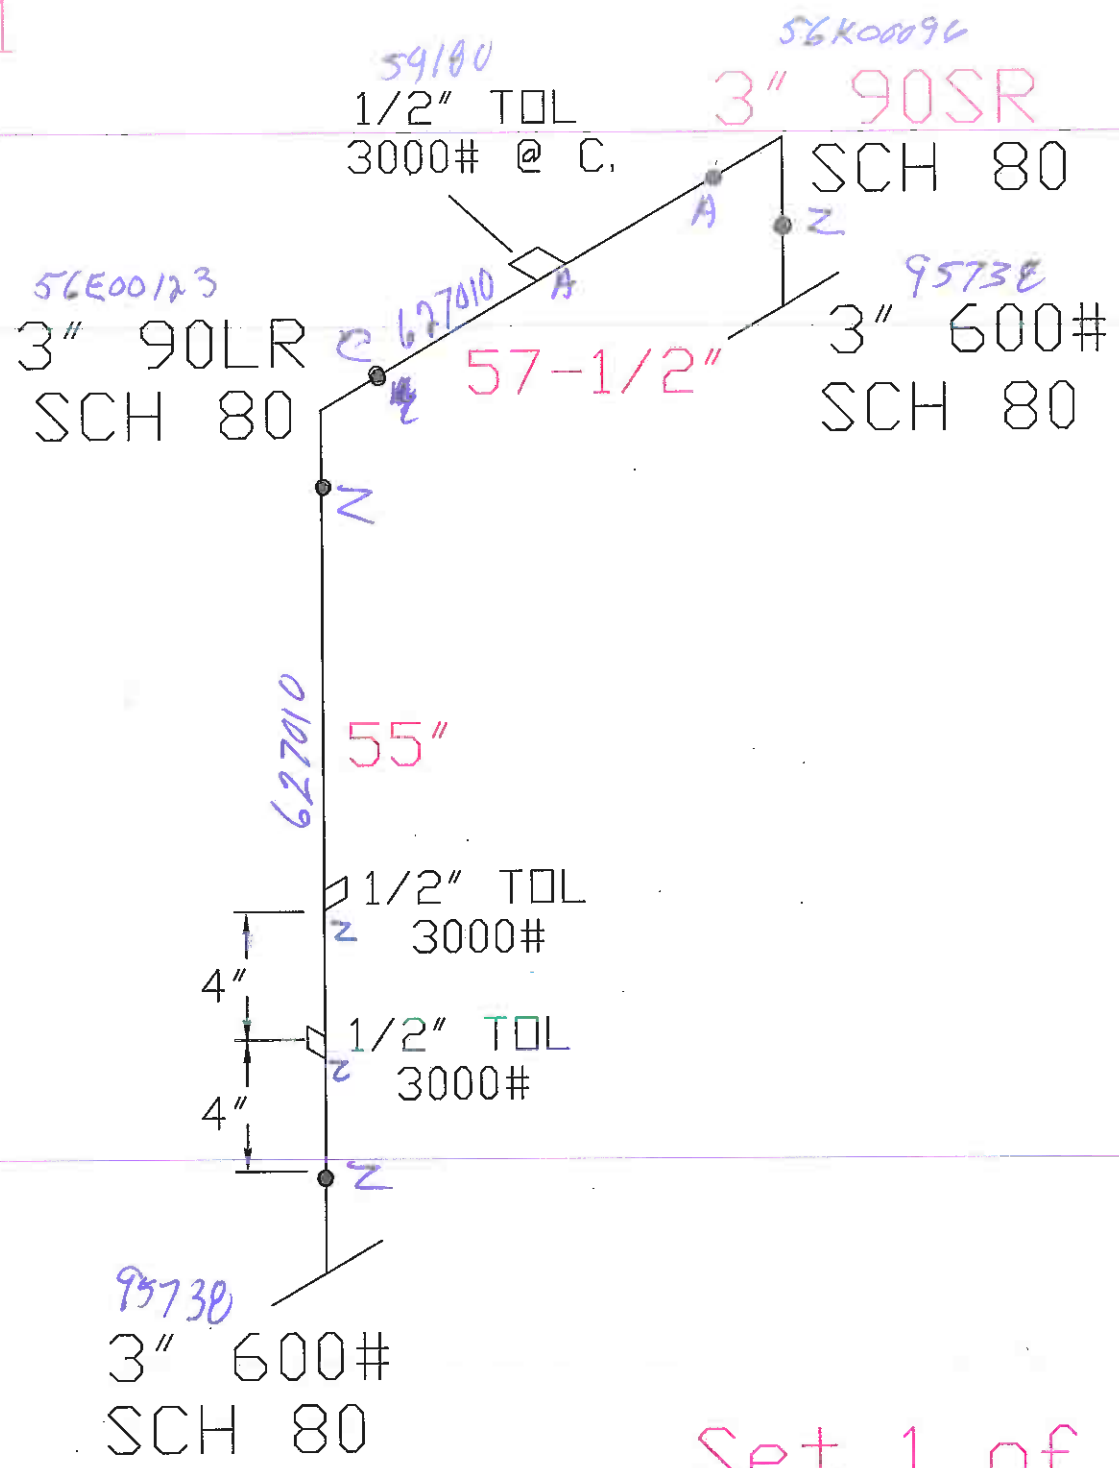

SET 1

HUSKY

13-5244-1

#1

Set 1 of 2

#2

393007

2" 150#

SCH 80

BOE / TOE

9

#3

3" 600#
SCH 80

4757313

3" 600#
SCH 80

B30T3

Z

56K01058

3" 90LR
SCH 80

3

#4

✓

#5

3" 600#
SCH 80

4757313
3" 600#
SCH 80

L.T.

5

#6

W 2020922

2" X 1" SWAGE

SCH 80/160

BLE/TSE